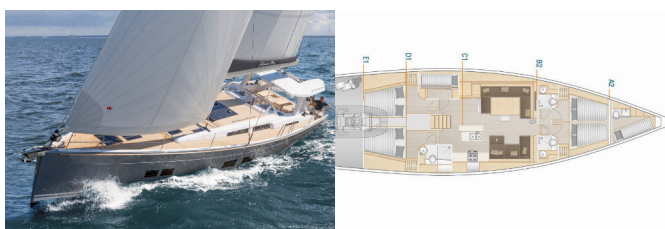

HANSE 588

Citrus (2025)

Silver Sail Ltd • Kralja Zvonimira 14 • 21000 Split • Croatia

Phone: +385 99 2608 224

E-mail: info@silversail.hr

Web: www.silversail.hr

Yacht Base	Trogir, Yachtclub Seget (Marina Baotic), Croatia
Yacht ID	12554
Yacht Brands	Hanse Yachts
Yacht Name	Citrus
Production Year	2025
Length	56 Ft
Cabins	5 + 1
Berths	10 + 2 + 2
Persons	12
WC/Shower	3 + 1