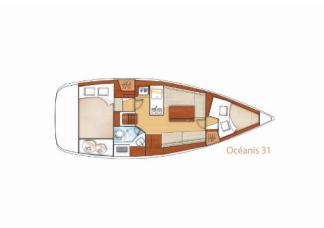

OCEANIS 31

Titina (2019)

Silver Sail Ltd • Kralja Zvonimira 14 • 21000 Split • Croatia

Phone: +385 99 2608 224

E-mail: info@silversail.hr

Web: www.silversail.hr

Yacht Base	Procida, Italy
Yacht ID	12443
Yacht Brands	Beneteau
Yacht Name	Titina
Production Year	2019
Length	32 Ft
Cabins	2
Berths	4 + 2
WC/Shower	1

COMFORT: Bed linen, Blankets, Cockpit cushions, Pillows, Towels

DECK: Anchor with chain, Bilge pump - Mechanic, Bimini top, Boat hook, Bosun's chair (Safe seat)(boatswain's chair), Cockpit/stern, outside shower, Deck brush, Electric anchor windlass, Fenders, Fuel funnel, Gangway, Mooring ropes , Plastic bucket, Spare anchor (Reserve, Auxiliary anchor), Sprayhood, Swimming ladder, Tender, Water hose, Winch handles