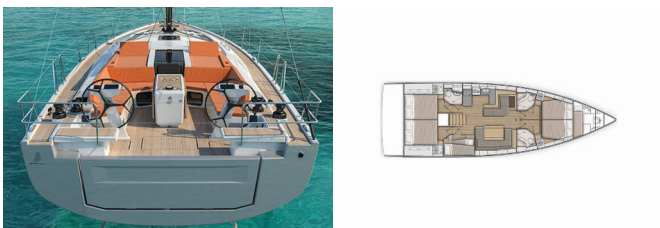

OCEANIS 51.1

Malafemmena (2019)

Silver Sail Ltd • Kralja Zvonimira 14 • 21000 Split • Croatia

Phone: +385 99 2608 224

E-mail: info@silversail.hr

Web: www.silversail.hr

Yacht Base	Cannigione, Italy
Yacht ID	12420
Yacht Brands	Beneteau
Yacht Name	Malafemmena
Production Year	2019
Length	52 Ft
Cabins	5 + 1
Berths	10 + 2
WC/Shower	3 + 1

COMFORT: Bed linen, Blankets, Cockpit cushions, Pillows, Towels

DECK: Anchor with chain, Bilge pump - Mechanic, Bimini top, Boat hook, Bosun's chair (Safe seat)(boatswain's chair), Cockpit/stern, outside shower, Deck brush, Electric anchor windlass, Fenders, Fuel funnel, Gangway, Mooring ropes, Plastic bucket, Spare anchor (Reserve, Auxiliary anchor), Sprayhood, Swimming ladder, Tender, Water hose, Winch handles