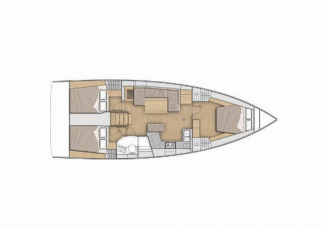

OCEANIS 40.1

Loreste (2022)

Silver Sail Ltd • Kralja Zvonimira 14 • 21000 Split • Croatia

Phone: +385 99 2608 224

E-mail: info@silversail.hr

Web: www.silversail.hr

Yacht Base	Procida, Italy
Yacht ID	12411
Yacht Brands	Beneteau
Yacht Name	Loreste
Production Year	2022
Length	42 Ft
Cabins	3
Berths	6 + 2
WC/Shower	2

COMFORT: Bed linen, Blankets, Cockpit cushions, Pillows, Towels

DECK: Anchor with chain, Bilge pump - Mechanic, Bimini top, Boat hook, Bosun's chair (Safe seat)(boatswain's chair), Cockpit/stern, outside shower, Deck brush, Electric anchor windlass, Fenders, Fuel funnel, Gangway, Mooring ropes , Plastic bucket, Spare anchor (Reserve, Auxiliary anchor), Sprayhood, Swimming ladder, Tender, Water hose, Winch handles