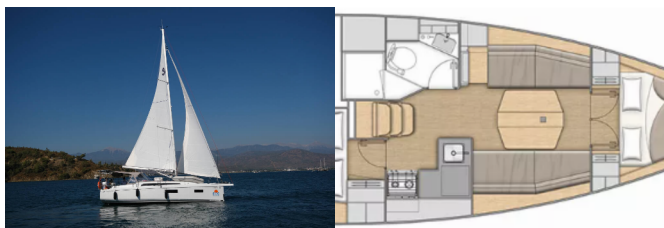

OCEANIS 34.1

Ersa (2024)

Silver Sail Ltd • Kralja Zvonimira 14 • 21000 Split • Croatia

Phone: +385 99 2608 224

E-mail: info@silversail.hr

Web: www.silversail.hr

Yacht Base	Fethiye, Ece Saray Marina Resort, Turkey
Yacht ID	12386
Yacht Brands	Beneteau
Yacht Name	Ersa
Production Year	2024
Length	35 Ft
Cabins	2
Berths	4 + 1
WC/Shower	1

COMFORT: Cockpit cushions

DECK: Anchor with chain, Bathing platform, Bimini top, Chain claw, Cockpit/stern, outside shower, Dinghy, Electric anchor windlass, Gangway, Outboard engine

ENTERTAINMENT: Sound System