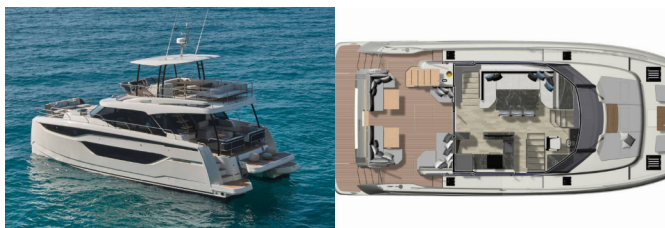

PRESTIGE M48

Diamond Si (2024)

Silver Sail Ltd • Kralja Zvonimira 14 • 21000 Split • Croatia

Phone: +385 99 2608 224

E-mail: info@silversail.hr

Web: www.silversail.hr

Yacht Base	Marina Frapa, Rogoznica, Croatia
Yacht ID	12373
Yacht Brands	Prestige Yachts
Yacht Name	Diamond Si
Production Year	2024
Length	49 Ft
Cabins	3 + 1
Berths	7 + 1
Persons	8
WC/Shower	3

DECK: Bathing platform, Hard Top Bimini, Teak cockpit

ENTERTAINMENT: FUSION sound system, Indoor speakers, Outdoor speakers, Underwater lights

GALLEY: Dishwasher, Ice maker, Refrigerator

INTERIOR: Dryer, Safe, Washing machine