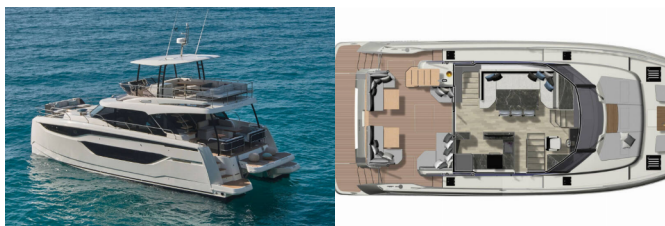

PRESTIGE M48

Diamond Si (2024)

Silver Sail Ltd • Kralja Zvonimira 14 • 21000 Split • Croatia

Phone: +385 99 2608 224

E-mail: info@silversail.hr

Web: www.silversail.hr

Yacht Base	Marina Frapa, Rogoznica, Croatia
Yacht ID	12373
Yacht Brands	Prestige Yachts
Yacht Name	Diamond Si
Production Year	2024
Length	49 Ft
Cabins	3 + 1
Berths	7 + 1
Persons	8
WC/Shower	3

DECK: Bathing platform, Hard Top Bimini, Teak cockpit

ENTERTAINMENT: FUSION sound system, Indoor speakers, Outdoor speakers, Underwater lights

GALLEY: Dishwasher, Ice maker, Refrigerator

INTERIOR: Dryer, Safe, Washing machine