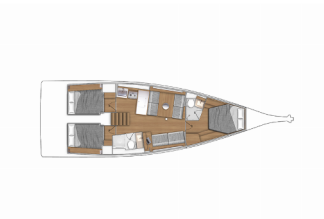

# FIRST 44

Titi (2024)

Silver Sail Ltd • Kralja Zvonimira 14 • 21000 Split • Croatia

Phone: +385 99 2608 224

E-mail: info@silversail.hr

Web: www.silversail.hr

<b>Yacht Base</b>	Lavrion - Olympic Marine, Greece
<b>Yacht ID</b>	12349
<b>Yacht Brands</b>	Beneteau
<b>Yacht Name</b>	Titi
<b>Production Year</b>	2024
<b>Length</b>	46 Ft
<b>Cabins</b>	3
<b>Berths</b>	6 + 1
<b>WC/Shower</b>	2

**COMFORT:** Bed linen, Cockpit cushions, Towels

**DECK:** Bimini top, Cockpit table, Cockpit/stern, outside shower, Dinghy, Electric anchor windlass, Gangway, Outboard engine, Sprayhood, Swimming ladder