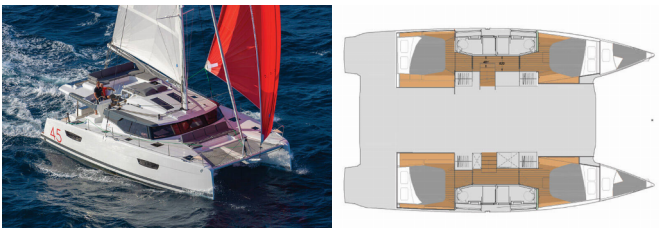

<b>Yacht Base</b>	Marina Mandalina, Sibenik, Croatia
<b>Yacht ID</b>	12313
<b>Yacht Brands</b>	Fountaine Pajot
<b>Yacht Name</b>	Alize
<b>Production Year</b>	2025
<b>Length</b>	44 Ft
<b>Cabins</b>	4 + 2
<b>Berths</b>	8 + 2 + 2
<b>WC/Shower</b>	4

**COMFORT:** Bed linen, Cockpit cushions, Towels

**DECK:** Bimini top, Cockpit table, Cockpit/stern, outside shower, Dinghy with outboard engine, Electric anchor windlass, Swimming ladder

**ENTERTAINMENT:** Radio CD player, TV + DVD, Wi-Fi Internet