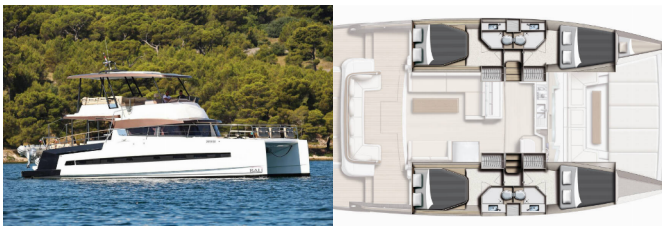

BALI 4.3 MY

Sierra (2020)

Silver Sail Ltd • Kralja Zvonimira 14 • 21000 Split • Croatia

Phone: +385 99 2608 224

E-mail: info@silversail.hr

Web: www.silversail.hr

Yacht Base	Marina Mandalina, Sibenik, Croatia
Yacht ID	12307
Yacht Brands	Catana
Yacht Name	Sierra
Production Year	2020
Length	42 Ft
Cabins	4 + 1
Berths	8 + 1 + 1
Persons	12
WC/Shower	4

COMFORT: Blankets, Cockpit cushions, Pillows, Sun mattresses

DECK: Anchor, Bathing platform, Bimini top, Cockpit table, Cockpit/stern, outside shower, Dinghy with outboard engine, Electric anchor windlass, Floating rope, Grill/Barbecue/Plancha, Main anchor, Swimming ladder