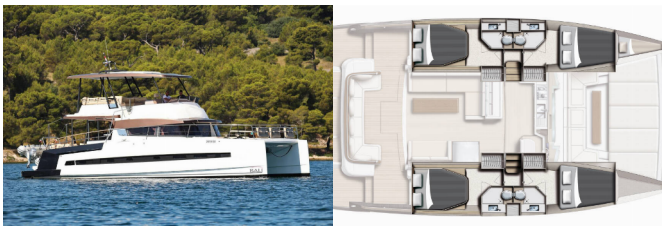

BALI 4.3 MY

Sierra (2020)

Silver Sail Ltd • Kralja Zvonimira 14 • 21000 Split • Croatia

Phone: +385 99 2608 224

E-mail: info@silversail.hr

Web: www.silversail.hr

Yacht Base	Sukosan, D-Marin Dalmacija Marina, Croatia
Yacht ID	12307
Yacht Brands	Catana
Yacht Name	Sierra
Production Year	2020
Length	42 Ft
Cabins	4 + 1
Berths	8 + 1 + 1
Persons	12
WC/Shower	4

COMFORT: Blankets, Cockpit cushions, Pillows, Sun mattresses

DECK: Anchor, Bathing platform, Bimini top, Cockpit table, Cockpit/stern, outside shower, Dinghy with outboard engine, Electric anchor windlass, Floating rope, Grill/Barbecue/Plancha, Main anchor, Swimming ladder