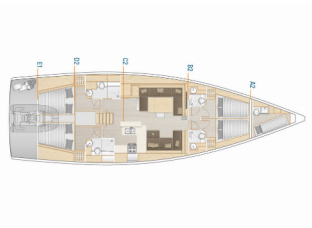

HANSE 588

Mischief (2022)

Silver Sail Ltd • Kralja Zvonimira 14 • 21000 Split • Croatia

Phone: +385 99 2608 224

E-mail: info@silversail.hr

Web: www.silversail.hr

Yacht Base	Marina Kastela, Croatia
Yacht ID	12304
Yacht Brands	Hanse Yachts
Yacht Name	Mischief
Production Year	2022
Length	56 Ft
Cabins	4 + 1
Berths	8 + 2 + 2
WC/Shower	4 + 1

COMFORT: Bed linen, Cockpit cushions, Sundeck cushions

DECK: Bathing platform, Bimini top, Cockpit table, Cockpit/stern, outside shower, Davit, Grill/Barbecue/Plancha, Hydraulic gangway, Sprayhood, Teak cockpit, Teak deck