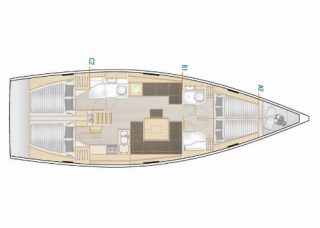

HANSE 458

Mika (2019)

Silver Sail Ltd • Kralja Zvonimira 14 • 21000 Split • Croatia

Phone: +385 99 2608 224

E-mail: info@silversail.hr

Web: www.silversail.hr

| | |
|------------------------|------------------------------------|
| Yacht Base | Marina Mandalina, Sibenik, Croatia |
| Yacht ID | 12302 |
| Yacht Brands | Hanse Yachts |
| Yacht Name | Mika |
| Production Year | 2019 |
| Length | 46 Ft |
| Cabins | 4 |
| Berths | 8 + 2 |
| Persons | 10 |
| WC/Shower | 2 |

COMFORT: Bed linen

DECK: Bathing platform, Bimini top, Cockpit table, Cockpit/stern, outside shower, Dinghy, Electric anchor windlass, Sprayhood, Teak cockpit

ENTERTAINMENT: Outdoor speakers, Radio CD player