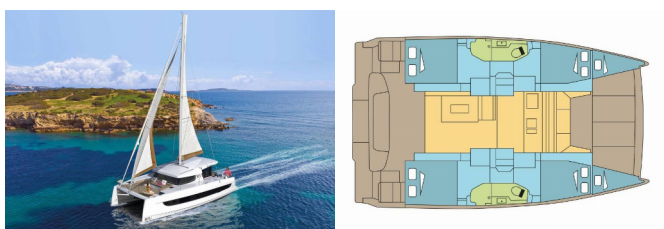

Silver Sail Ltd • Kralja Zvonimira 14 • 21000 Split • Croatia

Phone: +385 99 2608 224

E-mail: info@silversail.hrWeb: www.silversail.hr

Yacht Base	Grenada, Port Louis Marina, Caribbean
Yacht ID	12300
Yacht Brands	Catana
Yacht Name	GOLFINA
Production Year	2024
Length	40 Ft
Cabins	4 + 2
Berths	8 + 2
Persons	10
WC/Shower	2

COMFORT: Forward cockpit cushions, Helmsman seat cushions, Mosquito nets

DECK: Chain counter on helm station, Cockpit light, Cockpit table, Cockpit/stern, outside shower, Davit, Dinghy, Electric anchor windlass, Grill/Barbecue/Plancha, Outboard engine, Seats for aft bench, Swimming ladder