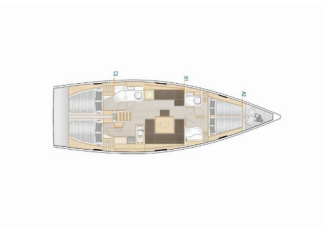

HANSE 458

Vivi (2025)

Silver Sail Ltd • Kralja Zvonimira 14 • 21000 Split • Croatia

Phone: +385 99 2608 224

E-mail: info@silversail.hr

Web: www.silversail.hr

Yacht Base	Marina Punat, Krk, Croatia
Yacht ID	12287
Yacht Brands	Hanse Yachts
Yacht Name	Vivi
Production Year	2025
Length	46 Ft
Cabins	4
Berths	8 + 1
Persons	9
WC/Shower	2

COMFORT: Cockpit cushions

DECK: Anchor line, Anchor swivel, Bimini top, Black ball, Black conus, Boat hook, Bosun's chair (Safe seat)(boatswain's chair), Canister for water, Cockpit table with light, Cockpit/stern, outside shower, Dinghy, Dinghy (byboat) pump, Electric anchor windlass, Fenders, Gangway, Impeller, V-belt, oilfilter, Jerry cans for diesel, Main anchor, Mooring ropes , Plastic bucket, Repair box for dinghy, Round/globular fender, Spare anchor (Reserve, Auxiliary anchor), Spotlight / Headlights, Sprayhood, Water hose