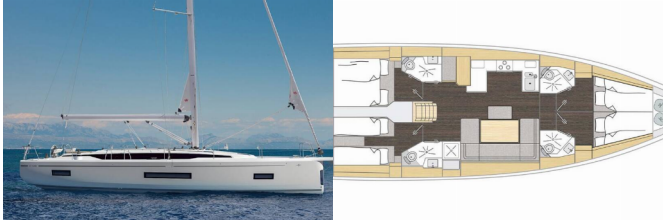

BAVARIA C46

Princess Laura (2025)

Silver Sail Ltd • Kralja Zvonimira 14 • 21000 Split • Croatia

Phone: +385 99 2608 224

E-mail: info@silversail.hr

Web: www.silversail.hr

| | |
|------------------------|----------------------------|
| Yacht Base | Marina Punat, Krk, Croatia |
| Yacht ID | 12230 |
| Yacht Brands | Bavaria |
| Yacht Name | Princess Laura |
| Production Year | 2025 |
| Length | 48 Ft |
| Cabins | 5 |
| Berths | 10 + 2 |
| WC/Shower | 3 |

COMFORT: Bed linen, Blankets, Cockpit cushions, Pillows

DECK: Bathing platform, Bilge pump - Mechanic, Bimini top, Boat hook, Bosun's chair (Safe seat)(boatswain's chair), Cockpit fridge, Cockpit grill, Cockpit table with light, Cockpit/stern, outside shower, Deck brush, Dinghy, Dinghy (byboat) pump, Electric anchor windlass, Fenders, Gangway, Impeller, Jerry cans for diesel, Main anchor, Mooring ropes , Plastic bucket, Round/globular fender, Sea/Storm drogue anchor, Side door for boarding, Spare anchor (Reserve, Auxiliary anchor), Sponge, Sprayhood, Spring line, Swimming ladder, Teak cockpit, Water hose, Winch handles