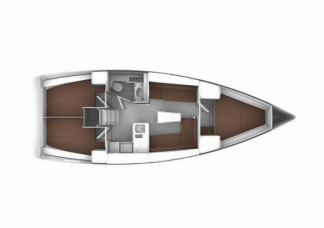

BAVARIA CRUISER 37

Hana (2016)

Silver Sail Ltd • Kralja Zvonimira 14 • 21000 Split • Croatia

Phone: +385 99 2608 224

E-mail: info@silversail.hr

Web: www.silversail.hr

Yacht Base	Sukosan, D-Marin Dalmacija Marina, Croatia
Yacht ID	12182
Yacht Brands	Bavaria
Yacht Name	Hana
Production Year	2016
Length	37 Ft
Cabins	3
Berths	6 + 2
WC/Shower	1

DECK: Bimini top, Cockpit table, Cockpit/stern, outside shower, Dinghy, Electric anchor windlass, Gangway, Main Deck
Compass, Sprayhood, Teak cockpit

ENTERTAINMENT: Radio CD mp3 player, TV

GALLEY: Gas cookers, Hot water, Kitchen utensils (Galley equipment, cutlery), Oven, Refrigerator