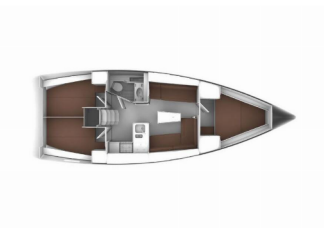

BAVARIA CRUISER 37

Atena (2014)

Silver Sail Ltd • Kralja Zvonimira 14 • 21000 Split • Croatia

Phone: +385 99 2608 224

E-mail: info@silversail.hr

Web: www.silversail.hr

Yacht Base	Sukosan, D-Marin Dalmacija Marina, Croatia
Yacht ID	12181
Yacht Brands	Bavaria
Yacht Name	Atena
Production Year	2014
Length	37 Ft
Cabins	3
Berths	6 + 2
WC/Shower	1

DECK: Bimini top, Cockpit table, Cockpit/stern, outside shower, Dinghy, Electric anchor windlass, Gangway, Main Deck
Compass, Sprayhood, Teak cockpit

ENTERTAINMENT: Radio CD mp3 player, TV

GALLEY: Gas cookers, Hot water, Kitchen utensils (Galley equipment, cutlery), Oven, Refrigerator