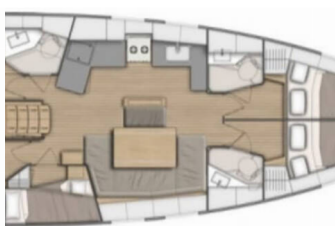

OCEANIS 46.1

CLASS (2021)

Silver Sail Ltd • Kralja Zvonimira 14 • 21000 Split • Croatia

Phone: +385 99 2608 224

E-mail: info@silversail.hr

Web: www.silversail.hr

Yacht Base	Volos, Greece
Yacht ID	12103
Yacht Brands	Beneteau
Yacht Name	CLASS
Production Year	2021
Length	48 Ft
Cabins	5
Berths	10
Persons	10
WC/Shower	3

COMFORT: Cockpit cushions

DECK: Anchor, Bimini top, Cockpit/stern, outside shower, Deck brush, Dinghy, Electric anchor windlass, Fenders, Folding cockpit table, Plastic bucket, Sprayhood

ENTERTAINMENT: Fusion radio, Outdoor speakers, USB