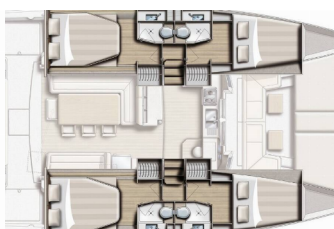

BALI 4.1

CLASS (2020)

Silver Sail Ltd • Kralja Zvonimira 14 • 21000 Split • Croatia

Phone: +385 99 2608 224

E-mail: info@silversail.hr

Web: www.silversail.hr

Yacht Base	Corfu, Gouvia Marina, Greece
Yacht ID	12090
Yacht Brands	Catana
Yacht Name	CLASS
Production Year	2020
Length	41 Ft
Cabins	4
Berths	8 + 2
Persons	10
WC/Shower	4