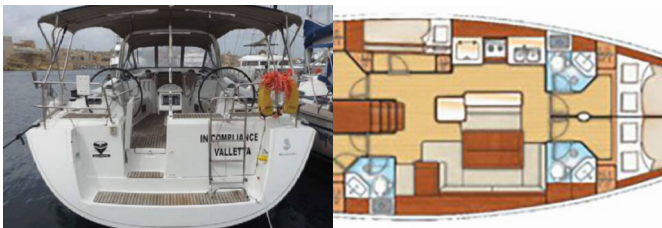

Silver Sail Ltd • Kralja Zvonimira 14 • 21000 Split • Croatia

Phone: +385 99 2608 224

E-mail: info@silversail.hr

Web: www.silversail.hr

Yacht Base	Malta, Kalkara Marina, Malta
Yacht ID	12064
Yacht Brands	Beneteau
Yacht Name	ECONOMY
Production Year	2012
Length	50 Ft
Cabins	6
Berths	12
Persons	12
WC/Shower	3

COMFORT: Cockpit cushions

DECK: Anchor, Bimini top, Cockpit/stern, outside shower, Deck brush, Dinghy, Electric anchor windlass, Fenders, Folding cockpit table, Outboard engine, Plastic bucket, Sprayhood