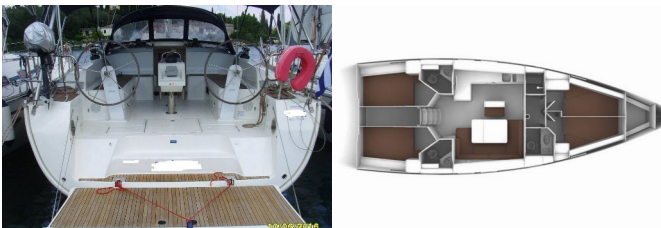

<b>Yacht Base</b>	Lefkas Main Port, Greece
<b>Yacht ID</b>	12008
<b>Yacht Brands</b>	Bavaria
<b>Yacht Name</b>	Zefi
<b>Production Year</b>	2015
<b>Length</b>	47 Ft
<b>Cabins</b>	4
<b>Berths</b>	8 + 1
<b>WC/Shower</b>	3

**COMFORT:** Bedlinen and towels

**DECK:** Bathing platform, Bimini top, Cockpit table, Cockpit/stern, outside shower, Dinghy, Electric anchor windlass, Fenders, Mooring ropes , Outboard engine, Sprayhood, Swimming ladder, Winch handles