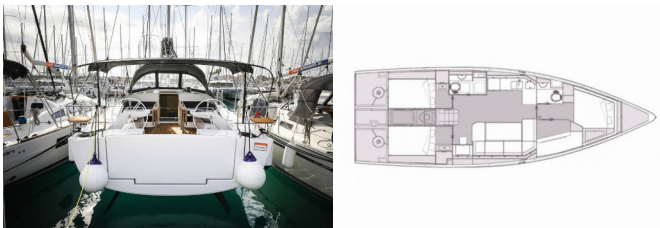

ELAN IMPRESSION 43

Seppia (2024)

Silver Sail Ltd • Kralja Zvonimira 14 • 21000 Split • Croatia

Phone: +385 99 2608 224

E-mail: info@silversail.hr

Web: www.silversail.hr

Yacht Base	Marina Kornati, Biograd, Croatia
Yacht ID	11979
Yacht Brands	Elan Marine
Yacht Name	Seppia
Production Year	2024
Length	44 Ft
Cabins	4
Berths	8 + 2
WC/Shower	2

COMFORT: Cockpit cushions

DECK: Anchor winch remote control, Bathing platform, Bimini top, Boat hook, Bosun's chair (Safe seat)(boatswain's chair), Cockpit fridge, Cockpit grill, Cockpit table, Cockpit/stern, outside shower, Dinghy, Electric anchor windlass, Fenders, Main anchor, Main Deck Compass, Mooring ropes , Sea/Storm drogue anchor, Spare anchor (Reserve, Auxiliary anchor), Sprayhood, Teak cockpit