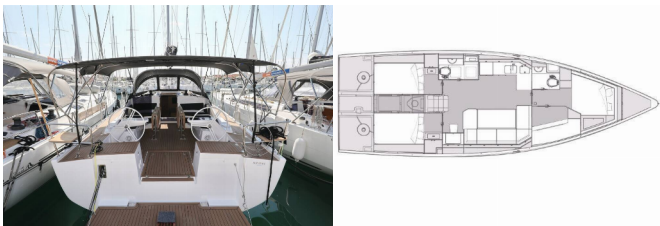

ELAN IMPRESSION 43

Bava (2023)

Silver Sail Ltd • Kralja Zvonimira 14 • 21000 Split • Croatia

Phone: +385 99 2608 224

E-mail: info@silversail.hr

Web: www.silversail.hr

Yacht Base	Marina Kornati, Biograd, Croatia
Yacht ID	11969
Yacht Brands	Elan Marine
Yacht Name	Bava
Production Year	2023
Length	44 Ft
Cabins	4
Berths	8 + 2
Persons	10
WC/Shower	2

COMFORT: Cockpit cushions

DECK: Anchor winch remote control, Bathing platform, Bimini top, Boat hook, Bosun's chair (Safe seat)(boatswain's chair), Cockpit fridge, Cockpit grill, Cockpit table, Cockpit/stern, outside shower, Dinghy, Electric anchor windlass, Fenders, Main anchor, Main Deck Compass, Mooring ropes , Sea/Storm drogue anchor, Spare anchor (Reserve, Auxiliary anchor), Sprayhood, Teak cockpit