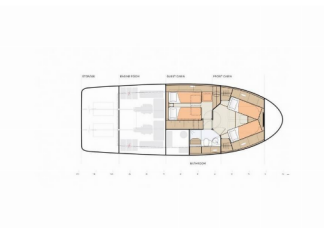

GREENLINE 40

D&D (2023)

Silver Sail Ltd • Kralja Zvonimira 14 • 21000 Split • Croatia

Phone: +385 99 2608 224

E-mail: info@silversail.hr

Web: www.silversail.hr

Yacht Base	Marina Kornati, Biograd, Croatia
Yacht ID	11960
Yacht Brands	Greenline
Yacht Name	D&D
Production Year	2023
Length	39 Ft
Cabins	2
Berths	4 + 2
Persons	6
WC/Shower	1

COMFORT: Cockpit cushions, Sundeck cushions

DECK: Anchor with chain, Bathing platform, Cockpit table, Cockpit/stern, outside shower, Dinghy, Electric anchor windlass, Fenders, Main anchor, Main Deck Compass, Mooring ropes, Sea/Storm drogue anchor, Swimming ladder, Teak cockpit, Teak seats in cockpit