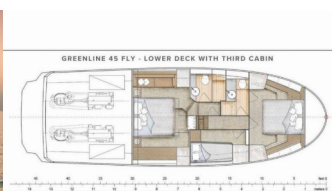

GREENLINE 45

Chili (2023)

Silver Sail Ltd • Kralja Zvonimira 14 • 21000 Split • Croatia

Phone: +385 99 2608 224

E-mail: info@silversail.hr

Web: www.silversail.hr

Yacht Base	Marina Kornati, Biograd, Croatia
Yacht ID	11957
Yacht Brands	Greenline
Yacht Name	Chili
Production Year	2023
Length	51 Ft
Cabins	3
Berths	6 + 2
WC/Shower	2

COMFORT: Cockpit seat cushions with backrest, Sun mattresses, Sundeck cushions

DECK: Anchor with chain, Bathing platform, Bimini top, Cockpit table, Dinghy, Electric anchor windlass, Fenders, Fly sunbathing area, Flybridge, Fridge on flybridge, Grill/Barbecue/Plancha, Main Deck Compass, Mooring ropes , Sea/Storm drogue anchor, Teak cockpit, Teak table