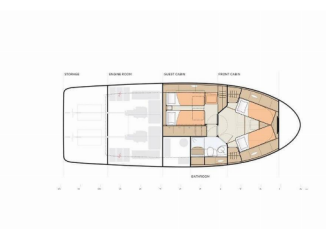

GREENLINE 40

Lady Elma (2022)

Silver Sail Ltd • Kralja Zvonimira 14 • 21000 Split • Croatia

Phone: +385 99 2608 224

E-mail: info@silversail.hr

Web: www.silversail.hr

Yacht Base	Marina Kornati, Biograd, Croatia
Yacht ID	11944
Yacht Brands	Greenline
Yacht Name	Lady Elma
Production Year	2022
Length	39 Ft
Cabins	2
Berths	4 + 2
Persons	6
WC/Shower	1

COMFORT: Cockpit cushions, Sundeck cushions

DECK: Anchor with chain, Bathing platform, Cockpit table, Cockpit/stern, outside shower, Dinghy, Electric anchor windlass, Fenders, Main anchor, Main Deck Compass, Mooring ropes, Sea/Storm drogue anchor, Sun roof, Swimming ladder, Teak cockpit, Teak seats in cockpit