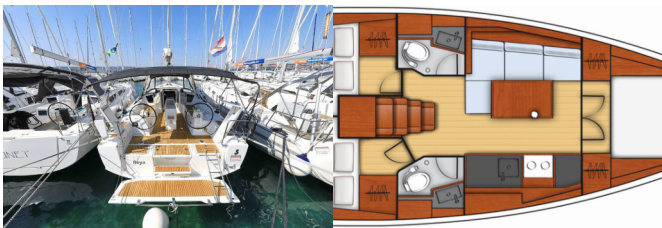

OCEANIS 38.1

Reya (2018)

Silver Sail Ltd • Kralja Zvonimira 14 • 21000 Split • Croatia

Phone: +385 99 2608 224

E-mail: info@silversail.hr

Web: www.silversail.hr

Yacht Base	Marina Kornati, Biograd, Croatia
Yacht ID	11938
Yacht Brands	Beneteau
Yacht Name	Reya
Production Year	2018
Length	38 Ft
Cabins	3
Berths	6 + 2
WC/Shower	2

COMFORT: Cockpit cushions

DECK: Bathing platform, Bilge pump - Mechanic, Bimini top, Bosun's chair (Safe seat)(boatswain's chair), Cockpit table, Cockpit/stern, outside shower, Dinghy, Electric anchor windlass, Fenders, Galley in cockpit, Gangway, Main anchor, Sea/Storm drogue anchor, Spare anchor (Reserve, Auxiliary anchor), Sprayhood, Swimming ladder, Teak cockpit