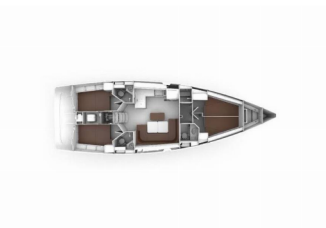

# BAVARIA CRUISER 46 STYLE

Lyra (2025)

Silver Sail Ltd • Kralja Zvonimira 14 • 21000 Split • Croatia

Phone: +385 99 2608 224

E-mail: info@silversail.hr

Web: www.silversail.hr

<b>Yacht Base</b>	Trogir, Marina Trogir (ex.SCT), Croatia
<b>Yacht ID</b>	11918
<b>Yacht Brands</b>	Bavaria
<b>Yacht Name</b>	Lyra
<b>Production Year</b>	2025
<b>Length</b>	47 Ft
<b>Cabins</b>	4
<b>Berths</b>	8 + 1
<b>Persons</b>	9
<b>WC/Shower</b>	3

**COMFORT:** Cockpit cushions

**DECK:** Anchor line, Anchor swivel, Bimini top, Black ball, Black conus, Boat hook, Bosun's chair (Safe seat)(boatswain's chair), Canister for water, Cockpit table, Cockpit/stern, outside shower, Dinghy, Dinghy (byboat) pump, Electric anchor windlass, Fenders, Gangway, Hawser, Impeller, V-belt, oilfilter, Jerry cans for diesel, Main anchor, Mooring ropes , Plastic bucket, Repair box for dinghy, Round/globular fender, Spare anchor (Reserve, Auxiliary anchor), Spotlight / Headlights, Sprayhood, Spring line, Teak cockpit, Water hose