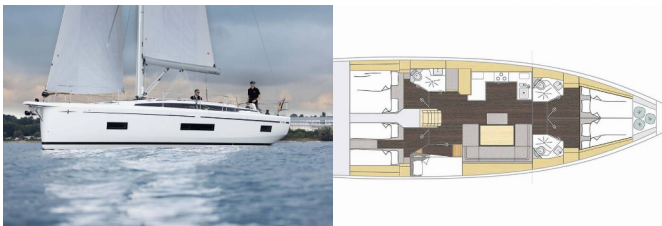

BAVARIA C46

Mercedes (2025)

Silver Sail Ltd • Kralja Zvonimira 14 • 21000 Split • Croatia

Phone: +385 99 2608 224

E-mail: info@silversail.hr

Web: www.silversail.hr

Yacht Base	Palma De Mallorca, Real Club Nautico, Spain
Yacht ID	11900
Yacht Brands	Bavaria
Yacht Name	Mercedes
Production Year	2025
Length	48 Ft
Cabins	5
Berths	10 + 1
Persons	11
WC/Shower	3

DECK: Anchor line, Anchor swivel, Bimini top, Black ball, Black conus, Boat hook, Bosun's chair (Safe seat)(boatswain's chair), Canister for water, Cockpit grill, Cockpit table, Cockpit/stern, outside shower, Dinghy, Dinghy (byboat) pump, Electric anchor windlass, Fenders, Gangway, Hawser, Impeller, V-belt, oilfilter, Jerry cans for fuel, Main anchor, Mooring ropes , Plastic bucket, Repair box for dinghy, Round/globular fender, Spare anchor (Reserve, Auxiliary anchor), Spotlight / Headlights, Sprayhood, Spring line, Teak cockpit, Water hose