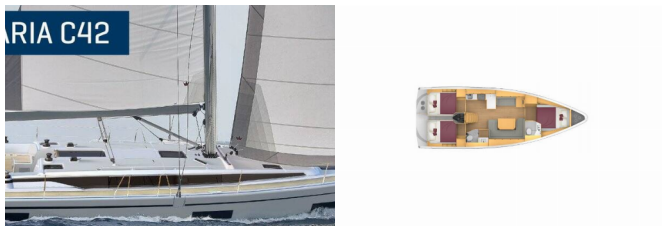

BAVARIA C42

Blackberry (2025)

Silver Sail Ltd • Kralja Zvonimira 14 • 21000 Split • Croatia

Phone: +385 99 2608 224

E-mail: info@silversail.hr

Web: www.silversail.hr

Yacht Base	Paros, Greece
Yacht ID	11896
Yacht Brands	Bavaria
Yacht Name	Blackberry
Production Year	2025
Length	41 Ft
Cabins	3
Berths	6 + 2
WC/Shower	2

DECK: Bimini top, Electric anchor windlass, Sprayhood, Teak cockpit

ENTERTAINMENT: Outdoor speakers, Radio CD mp3 player

GALLEY: Hot water

INTERIOR: Electric toilet

NAVIGATION: Autopilot, Bow thruster, GPS chart plotter, GPS chart plotter - cockpit, Wind instrument/Anemometer