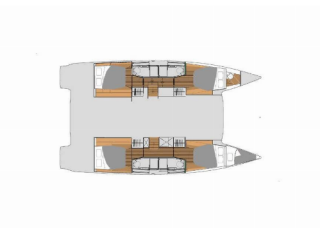

FONTAINE PAJOT ELBA 45

Diadem (2025)

Silver Sail Ltd • Kralja Zvonimira 14 • 21000 Split • Croatia

Phone: +385 99 2608 224

E-mail: info@silversail.hr

Web: www.silversail.hr

Yacht Base	Trogir, Marina Trogir (ex.SCT), Croatia
Yacht ID	11868
Yacht Brands	Fountaine Pajot
Yacht Name	Diadem
Production Year	2025
Length	44 Ft
Cabins	4 + 1
Berths	8 + 2 + 1
Persons	11
WC/Shower	4 + 1

COMFORT: Sundeck cushions

DECK: Anchor line, Anchor swivel, Bimini top, Black ball, Black conus, Boat hook, Bosun's chair (Safe seat)(boatswain's chair), Canister for water, Cockpit table, Cockpit/stern, outside shower, Davit, Dinghy, Dinghy (byboat) pump, Electric anchor windlass, Fenders, Gangway, Hawser, Impeller, V-belt, oilfilter, Jerry cans for diesel, Main anchor, Mooring ropes , Plastic bucket, Repair box for dinghy, Round/globular fender, Spare anchor (Reserve, Auxiliary anchor), Spotlight / Headlights, Sprayhood, Spring line, Teak cockpit, Water hose