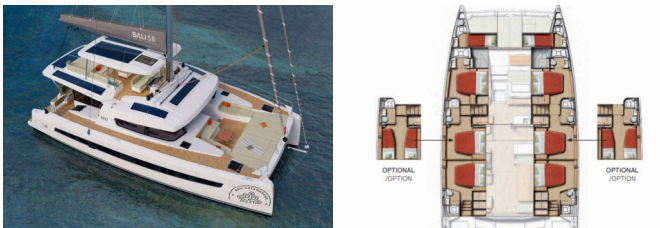

## BALI 5.8

KOS 58.CAT (2025)

Silver Sail Ltd • Kralja Zvonimira 14 • 21000 Split • Croatia

Phone: +385 99 2608 224

E-mail: info@silversail.hr

Web: www.silversail.hr

<b>Yacht Base</b>	Athens, Alimos Marina, Greece
<b>Yacht ID</b>	11865
<b>Yacht Brands</b>	Catana
<b>Yacht Name</b>	KOS 58.CAT
<b>Production Year</b>	2025
<b>Length</b>	58 Ft
<b>Cabins</b>	6 + 2
<b>Berths</b>	12 + 2
<b>Persons</b>	10
<b>WC/Shower</b>	6 + 2

**DECK:** Bimini top, Outboard engine, Sprayhood

**ENTERTAINMENT:** Bluetooth player, Paddle board, Seabob

**GALLEY:** Dishwasher, NESPRESSO coffee machine

**INTERIOR:** Electric toilet

**NAVIGATION:** Autopilot, Complete navigation equipment, GPS chart plotter, GPS chart plotter - cockpit