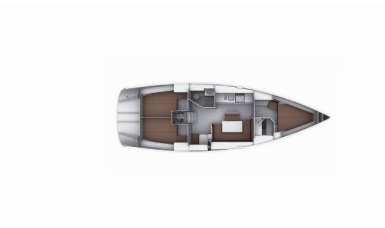

<b>Yacht Base</b>	Fethiye, Ece Saray Marina Resort, Turkey
<b>Yacht ID</b>	1184
<b>Yacht Brands</b>	Bavaria
<b>Yacht Name</b>	Mayla
<b>Production Year</b>	2012
<b>Length</b>	41 Ft
<b>Cabins</b>	3
<b>Berths</b>	6
<b>WC/Shower</b>	2

**COMFORT:** Bed linen

**DECK:** Bimini top, Bosun's chair (Safe seat)(boatswain's chair), Cockpit table, Cockpit/stern, outside shower, Dinghy, Electric anchor windlass, Gangway, Main anchor, Sprayhood, Sun tent, Swimming ladder