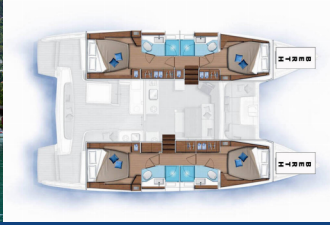

LAGOON 46

PRINCESS JULIJA (2023)

Silver Sail Ltd • Kralja Zvonimira 14 • 21000 Split • Croatia

Phone: +385 99 2608 224

E-mail: info@silversail.hr

Web: www.silversail.hr

Yacht Base	Seychelles, Eden Island Marina, Seychelles
Yacht ID	11794
Yacht Brands	Lagoon
Yacht Name	PRINCESS JULIJA
Production Year	2023
Length	46 Ft
Cabins	4 + 2
Berths	8 + 2
Persons	10
WC/Shower	4

ADDITIONAL: Flag

COMFORT: Blankets, Cockpit cushions, Outside cushions, Pillows

DECK: Anchor with chain, Bilge pump - Mechanic, Bimini top, Boat hook, Bosun's chair (Safe seat)(boatswain's chair), Cockpit table, Cockpit/stern, outside shower, Deck brush, Deck lights, Dinghy with outboard engine, Electric anchor windlass, Fenders, Flybridge, Gangway, Jerry cans for fuel, LED outdoor ambient lights, Mooring Cleats, Mooring ropes , Pulpit seat, Round/globular fender, Spare anchor (Reserve, Auxiliary anchor), Sponge, Spring cleats, Swimming ladder, Teak cockpit, Teak cockpit table with folding leaves, Water hose, Winch handles