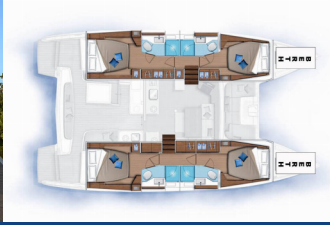

LAGOON 46

Maui (2023)

Silver Sail Ltd • Kralja Zvonimira 14 • 21000 Split • Croatia

Phone: +385 99 2608 224

E-mail: info@silversail.hr

Web: www.silversail.hr

Yacht Base	Seychelles, Eden Island Marina, Seychelles
Yacht ID	11790
Yacht Brands	Lagoon
Yacht Name	Maui
Production Year	2023
Length	46 Ft
Cabins	4 + 2
Berths	8 + 2
Persons	10
WC/Shower	4

ADDITIONAL: Flag

COMFORT: Blankets, Cockpit cushions, Outside cushions, Pillows

DECK: Anchor with chain, Bilge pump - Mechanic, Bimini top, Boat hook, Bosun's chair (Safe seat)(boatswain's chair), Cockpit table, Cockpit/stern, outside shower, Deck brush, Deck lights, Dinghy with outboard engine, Electric anchor windlass, Fenders, Flybridge, Gangway, Jerry cans for fuel, LED outdoor ambient lights, Mooring Cleats, Mooring ropes , Remote control for anchor winch with chain counter at helm, Round/globular fender, Spare anchor (Reserve, Auxiliary anchor), Sponge, Spring cleats, Swimming ladder, Teak cockpit, Teak cockpit table with folding leaves, Water hose, Winch handles