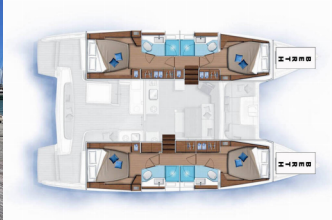

LAGOON 46

Kerry Lee (2022)

Silver Sail Ltd • Kralja Zvonimira 14 • 21000 Split • Croatia

Phone: +385 99 2608 224

E-mail: info@silversail.hr

Web: www.silversail.hr

Yacht Base	BVI, Tortola, Nanny Cay Marina, British Virgin Islands
Yacht ID	11768
Yacht Brands	Lagoon
Yacht Name	Kerry Lee
Production Year	2022
Length	46 Ft
Cabins	4 + 2
Berths	8 + 2 + 2
Persons	12
WC/Shower	4

ADDITIONAL: Flag

COMFORT: Blankets, Cockpit cushions, Pillows

DECK: Anchor with chain, Bilge pump - Mechanic, Bimini top, Boat hook, Bosun's chair (Safe seat)(boatswain's chair), Cockpit table, Cockpit/stern, outside shower, Deck brush, Deck lights, Dinghy with outboard engine, Electric anchor windlass, Fenders, Flybridge, Gangway, Grill/Barbecue/Plancha, Jerry cans for fuel, Mooring Cleats, Mooring ropes , Round/globular fender, Spare anchor (Reserve, Auxiliary anchor), Sponge, Spring cleats, Swimming ladder, Teak cockpit, Water hose, Winch handles