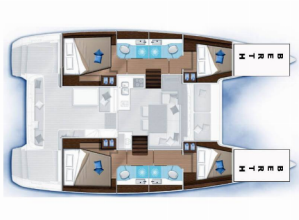

LAGOON 40

Miss Divine (2020)

Silver Sail Ltd • Kralja Zvonimira 14 • 21000 Split • Croatia

Phone: +385 99 2608 224

E-mail: info@silversail.hr

Web: www.silversail.hr

Yacht Base	BVI, Tortola, Nanny Cay Marina, British Virgin Islands
Yacht ID	11719
Yacht Brands	Lagoon
Yacht Name	Miss Divine
Production Year	2020
Length	39 Ft
Cabins	4 + 2
Berths	8 + 2 + 2
Persons	12
WC/Shower	4

COMFORT: Blankets, Cockpit cushions, Pillows

DECK: Anchor with chain, Bilge pump - Mechanic, Bimini top, Boat hook, Bosun's chair (Safe seat)(boatswain's chair), Cockpit table, Cockpit/stern, outside shower, Deck brush, Deck lights, Dinghy with outboard engine, Electric anchor windlass, Fenders, Gangway, Grill/Barbecue/Plancha, Jerry cans for fuel, Mooring Cleats, Mooring ropes , Round/globular fender, Spare anchor (Reserve, Auxiliary anchor), Sponge, Spring cleats, Swimming ladder, Teak cockpit, Water hose, Winch handles