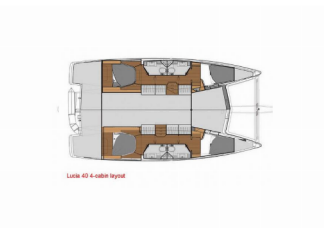

FONTAINE PAJOT LUCIA 40

Admira (2019)

Silver Sail Ltd • Kralja Zvonimira 14 • 21000 Split • Croatia

Phone: +385 99 2608 224

E-mail: info@silversail.hr

Web: www.silversail.hr

Yacht Base	Dubrovnik, Komolac, ACI Marina Dubrovnik, Croatia
Yacht ID	11709
Yacht Brands	Fountaine Pajot
Yacht Name	Admira
Production Year	2019
Length	38 Ft
Cabins	4
Berths	8 + 2
Persons	10
WC/Shower	4

COMFORT: Cockpit cushions, Outside cushions, Towels

DECK: Anchor Delta, Bathing platform, Cockpit table, Cockpit/stern, outside shower, Dinghy with outboard engine, Electric anchor windlass, Foredeck sunbathing area, Gangway, Teak cockpit