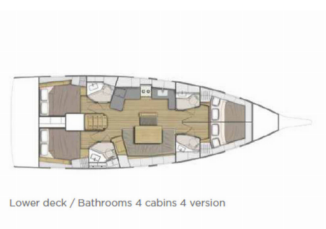

Silver Sail Ltd • Kralja Zvonimira 14 • 21000 Split • Croatia

Phone: +385 99 2608 224

E-mail: info@silversail.hr

Web: www.silversail.hr

Lower deck / Bathrooms 4 cabins 4 version