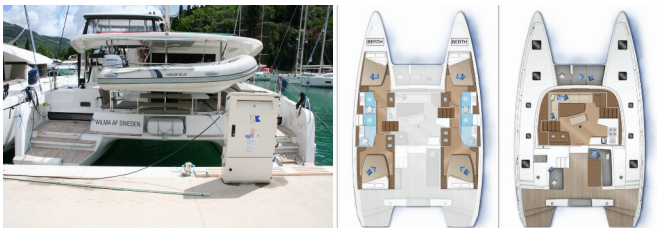

LAGOON 42

Wilma Af Sweden (2018)

Silver Sail Ltd • Kralja Zvonimira 14 • 21000 Split • Croatia

Phone: +385 99 2608 224

E-mail: info@silversail.hr

Web: www.silversail.hr

Yacht Base	Dubrovnik, Komolac, ACI Marina Dubrovnik, Croatia
Yacht ID	11659
Yacht Brands	Lagoon
Yacht Name	Wilma Af Sweden
Production Year	2018
Length	42 Ft
Cabins	4 + 2
Berths	8 + 2 + 2
Persons	12
WC/Shower	4

COMFORT: Cockpit cushions, Towels

DECK: Anchor with chain, Bathing platform, Bimini top, Cockpit table, Cockpit/stern, outside shower, Dinghy with outboard engine, Electric anchor windlass, Rail openings both sides, Spring cleats, Swimming ladder