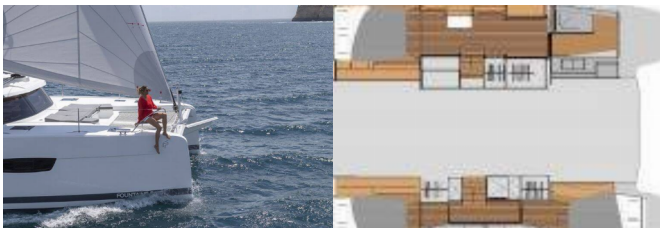

FONTAINE PAJOT ELBA 45

Cecilia II (2024)

Silver Sail Ltd • Kralja Zvonimira 14 • 21000 Split • Croatia

Phone: +385 99 2608 224

E-mail: info@silversail.hr

Web: www.silversail.hr

| | |
|------------------------|--|
| Yacht Base | St. Thomas, Frenchtown Marina, United States Virgin Islands |
| Yacht ID | 11578 |
| Yacht Brands | Fountaine Pajot |
| Yacht Name | Cecilia II |
| Production Year | 2024 |
| Length | 44 Ft |
| Cabins | 3 |
| Berths | 6 |
| WC/Shower | 3 |