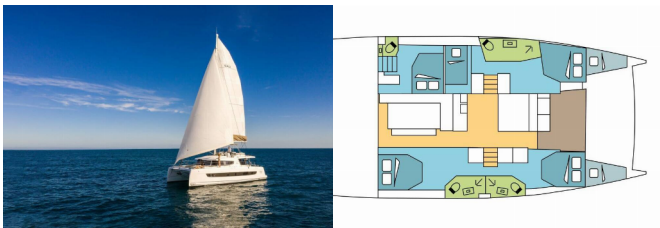

BALI 4.6

TERMEN (2024)

Silver Sail Ltd • Kralja Zvonimira 14 • 21000 Split • Croatia

Phone: +385 99 2608 224

E-mail: info@silversail.hr

Web: www.silversail.hr

Yacht Base	Seychelles, Praslin, Seychelles
Yacht ID	11455
Yacht Brands	Catana
Yacht Name	TERMEN
Production Year	2024
Length	47 Ft
Cabins	5 + 2
Berths	10
Persons	12
WC/Shower	4

DECK: Cockpit table, Cockpit/stern, outside shower, Dinghy hydraulic lifting system, Electric anchor windlass, Grill/Barbecue/Plancha, Remote control for anchor winch with chain counter at helm, Swimming ladder

ENTERTAINMENT: FUSION sound system

GALLEY: Oven, Refrigerator

INTERIOR: Electric fans in cabins, Electric toilet

NAVIGATION: AIS, Autopilot, GPS chart plotter - cockpit

SAFETY: Extra fuel tank, Extra water tank

SAILS: Electric main sail winch, Lazy bag, Lazy jacks

YACHT ELECTRICS: Air Conditioning, Alternator, Battery charger, Generator, Inverter, Solar panels, Watermaker - desalinator