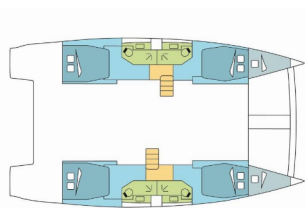

BALI 4.4

SAGA (2022)

Silver Sail Ltd • Kralja Zvonimira 14 • 21000 Split • Croatia

Phone: +385 99 2608 224

E-mail: info@silversail.hr

Web: www.silversail.hr

Yacht Base	Nassau, Palm Cay Marina, Bahamas
Yacht ID	11451
Yacht Brands	Catana
Yacht Name	SAGA
Production Year	2022
Length	44 Ft
Cabins	4 + 2
Berths	8 + 2
Persons	10
WC/Shower	4

COMFORT: Cockpit seat cushions with backrest, Mosquito nets, Sun loungers

DECK: Bimini top, Cockpit table, Cockpit/stern, outside shower, Davit, Dinghy, Electric anchor windlass, Fly sunbathing area, Flybridge, Forward cockpit, Grill/Barbecue/Plancha, Outboard engine, Spring cleats, Swimming ladder