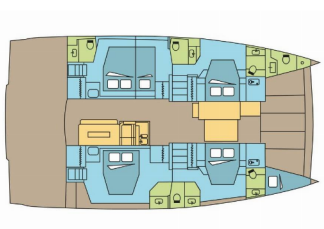

BALI 4.8

BABBAGE (2024)

Silver Sail Ltd • Kralja Zvonimira 14 • 21000 Split • Croatia

Phone: +385 99 2608 224

E-mail: info@silversail.hr

Web: www.silversail.hr

Yacht Base	Seychelles, Praslin, Seychelles
Yacht ID	11433
Yacht Brands	Catana
Yacht Name	BABBAGE
Production Year	2024
Length	49 Ft
Cabins	5 + 1
Berths	10 + 1
Persons	11
WC/Shower	5 + 1

COMFORT: Forward cockpit cushions, Helmstation seat cushions, Mosquito nets

DECK: Bar, Cockpit table, Cockpit/stern, outside shower, Davit, Dinghy, Electric anchor windlass, Flybridge, Forward cockpit, Grill/Barbecue/Plancha, Outboard engine, Remote control for anchor winch with chain counter at helm, Seats for aft bench, Spring cleats, Swimming ladder