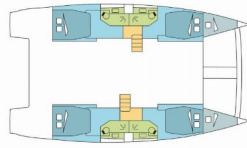

Silver Sail Ltd • Kralja Zvonimira 14 • 21000 Split • Croatia

Phone: +385 99 2608 224

E-mail: info@silversail.hr

Web: www.silversail.hr