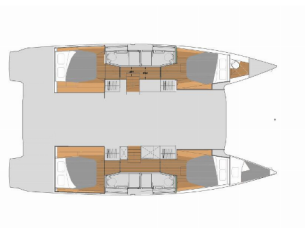

Silver Sail Ltd • Kralja Zvonimira 14 • 21000 Split • Croatia

Phone: +385 99 2608 224

E-mail: info@silversail.hr

Web: www.silversail.hr