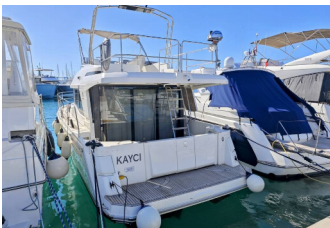

SWIFT TRAWLER 35

Kayci (2022)

Silver Sail Ltd • Kralja Zvonimira 14 • 21000 Split • Croatia

Phone: +385 99 2608 224

E-mail: info@silversail.hr

Web: www.silversail.hr

Yacht Base	Sukosan, D-Marin Dalmacija Marina, Croatia
Yacht ID	11405
Yacht Brands	Beneteau
Yacht Name	Kayci
Production Year	2022
Length	37 Ft
Cabins	2
Berths	4 + 2
WC/Shower	1

COMFORT: Cockpit cushions, Mosquito nets, Sun mattresses, Sundeck cushions

DECK: Bimini top, Boat hook, Camera, Canister for water, Chairs, Cockpit full tent, Cockpit table, Cockpit/stern, outside shower, Dinghy (byboat) pump, Electric anchor windlass, Fenders, Flybridge, Gangway, Jerry cans for diesel, Main anchor, Mooring ropes, Plastic bucket, Repair box for dinghy, Round/globular fender, Spare anchor (Reserve, Auxiliary anchor), Spotlight / Headlights, Teak deck, Water hose