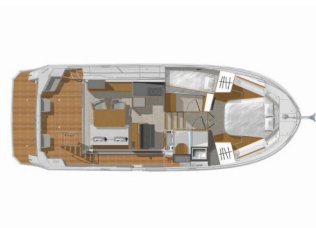

SWIFT TRAWLER 35

Kayci (2022)

Silver Sail Ltd • Kralja Zvonimira 14 • 21000 Split • Croatia

Phone: +385 99 2608 224

E-mail: info@silversail.hr

Web: www.silversail.hr

Yacht Base	Sukosan, D-Marin Dalmacija Marina, Croatia
Yacht ID	11405
Yacht Brands	Beneteau
Yacht Name	Kayci
Production Year	2022
Length	37 Ft
Cabins	2
Berths	4 + 2
WC/Shower	1

COMFORT: Cockpit cushions, Mosquito nets, Sun mattresses, Sundeck cushions

DECK: Bimini top, Boat hook, Camera, Canister for water, Chairs, Cockpit full tent, Cockpit table, Cockpit/stern, outside shower, Dinghy (byboat) pump, Electric anchor windlass, Fenders, Flybridge, Gangway, Jerry cans for diesel, Main anchor, Mooring ropes, Plastic bucket, Repair box for dinghy, Round/globular fender, Spare anchor (Reserve, Auxiliary anchor), Spotlight / Headlights, Teak deck, Water hose