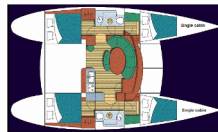

LAGOON 380

Emelia Katerina (2008)

Silver Sail Ltd • Kralja Zvonimira 14 • 21000 Split • Croatia

Phone: +385 99 2608 224

E-mail: info@silversail.hr

Web: www.silversail.hr

Yacht Base	Lefkas, D-Marin, Greece
Yacht ID	11395
Yacht Brands	Lagoon
Yacht Name	Emelia Katerina
Production Year	2008
Length	38 Ft
Cabins	4 + 2
Berths	8 + 2
WC/Shower	2

COMFORT: Bed linen, Blankets, Pillows, Towels

DECK: Bimini top, Black ball, Boat hook, Bosun's chair (Safe seat)(boatswain's chair), Deck brush, Diesel filter, Dinghy, Electric anchor windlass, Fenders, Gangway, Impeller, Jerry cans for fuel, Main anchor, Mooring ropes , Oil filter, Outboard engine, Plastic bucket, Repair box for dinghy, Reserve motor oil, Spare anchor (Reserve, Auxiliary anchor), Swimming ladder, Winch handles