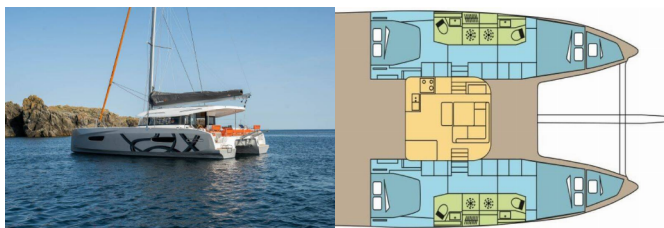

# EXCESS 14

TARATATA (2025)

Silver Sail Ltd • Kralja Zvonimira 14 • 21000 Split • Croatia

Phone: +385 99 2608 224

E-mail: info@silversail.hr

Web: www.silversail.hr

<b>Yacht Base</b>	Trogir, Yachtclub Seget (Marina Baotic), Croatia
<b>Yacht ID</b>	11364
<b>Yacht Brands</b>	Excess
<b>Yacht Name</b>	TARATATA
<b>Production Year</b>	2025
<b>Length</b>	46 Ft
<b>Cabins</b>	4 + 2
<b>Berths</b>	8 + 2
<b>Persons</b>	10
<b>WC/Shower</b>	4