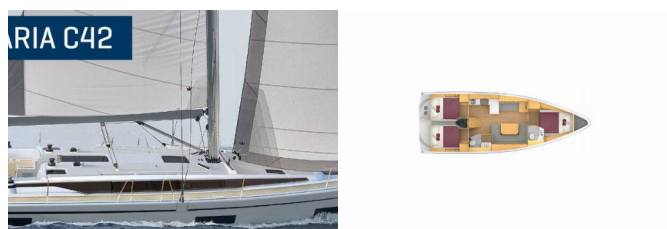

# BAVARIA C42

Maia (2024)

Silver Sail Ltd • Kralja Zvonimira 14 • 21000 Split • Croatia

Phone: +385 99 2608 224

E-mail: info@silversail.hr

Web: www.silversail.hr

<b>Yacht Base</b>	Athens, Alimos Marina, Greece
<b>Yacht ID</b>	11352
<b>Yacht Brands</b>	Bavaria
<b>Yacht Name</b>	Maia
<b>Production Year</b>	2024
<b>Length</b>	41 Ft
<b>Cabins</b>	3
<b>Berths</b>	6 + 2
<b>Persons</b>	8
<b>WC/Shower</b>	2

**DECK:** Bimini top, Sprayhood

**ENTERTAINMENT:** Outdoor speakers, Radio CD mp3 player

**GALLEY:** Hot water

**INTERIOR:** Electric fans in cabins, Electric toilet

**NAVIGATION:** Autopilot, Bow thruster, Carbon steering wheels, GPS chart plotter - cockpit, Wind instrument/Anemometer