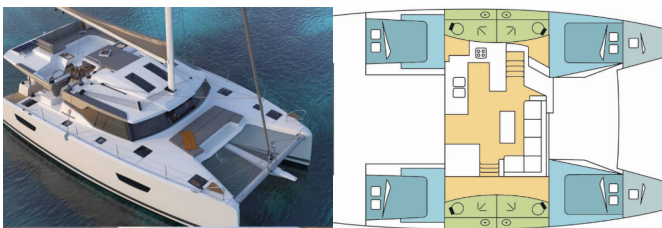

FONTAINE PAJOT ELBA 45

BLUE VELVET (2024)

Silver Sail Ltd • Kralja Zvonimira 14 • 21000 Split • Croatia

Phone: +385 99 2608 224

E-mail: info@silversail.hr

Web: www.silversail.hr

Yacht Base	Olbia, Italy
Yacht ID	11333
Yacht Brands	Fountaine Pajot
Yacht Name	BLUE VELVET
Production Year	2024
Length	44 Ft
Cabins	4 + 2
Berths	8 + 2 + 2
Persons	12
WC/Shower	4

COMFORT: Cockpit cushions

DECK: Bimini top, Cockpit table, Cockpit/stern, outside shower, Dinghy with outboard engine, Electric anchor windlass, Swimming ladder

ENTERTAINMENT: Audio pack, Fusion radio

GALLEY: Freezer, Kitchen utensils (Galley equipment, cutlery), Oven, Refrigerator, Stove

INTERIOR: Convertible table in salon, Electric fans in cabins

NAVIGATION: Autopilot, Depthsounder, GPS chart plotter - cockpit, Speedometer (Speed log), Wind instrument/Anemometer

SAFETY: VHF radio

SAILS: Electric winch, Lazy bag, Lazy jacks